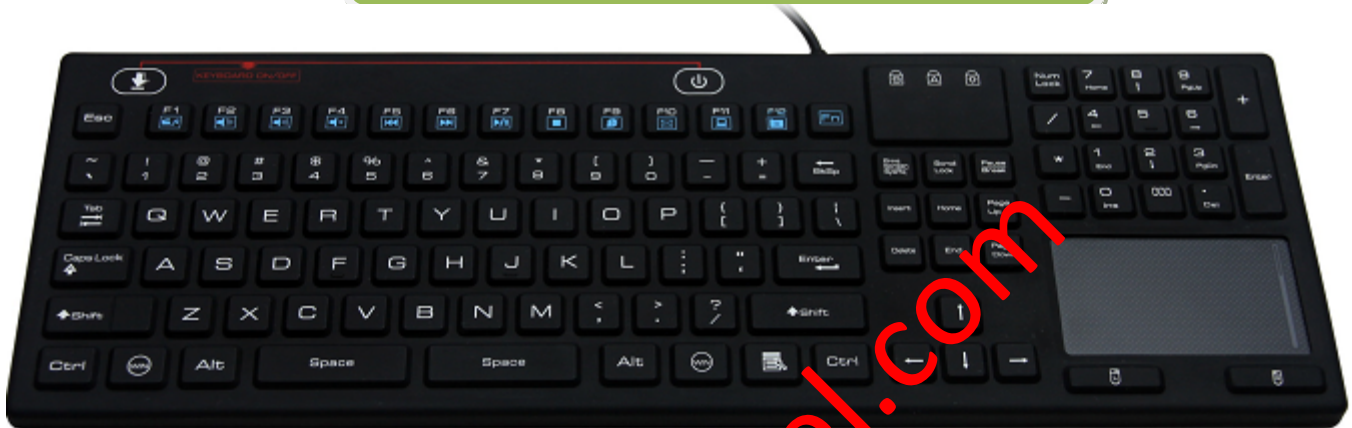

Model: SK314

Washable and Antibacterial rigid silicone keyboard

- A specially designed industrial keyboard made by Inputel, washable, made of rigid silicone
- With keyboard ON/OFF switch
- Rubberized surface provides comfortable use of typing
- Compatibility: Microsoft® Windows® 7/Vista®/XP/2000/ME/98
- Language: All the languages compatible with Windows®
- Communication: USB2.0
- Key layout: 118 keys
- Dimensions: 409(L) x 139(W) x 11(T) mm
- Protection level: IP68
- Approvals: CE, FCC, RoHS & WEEE