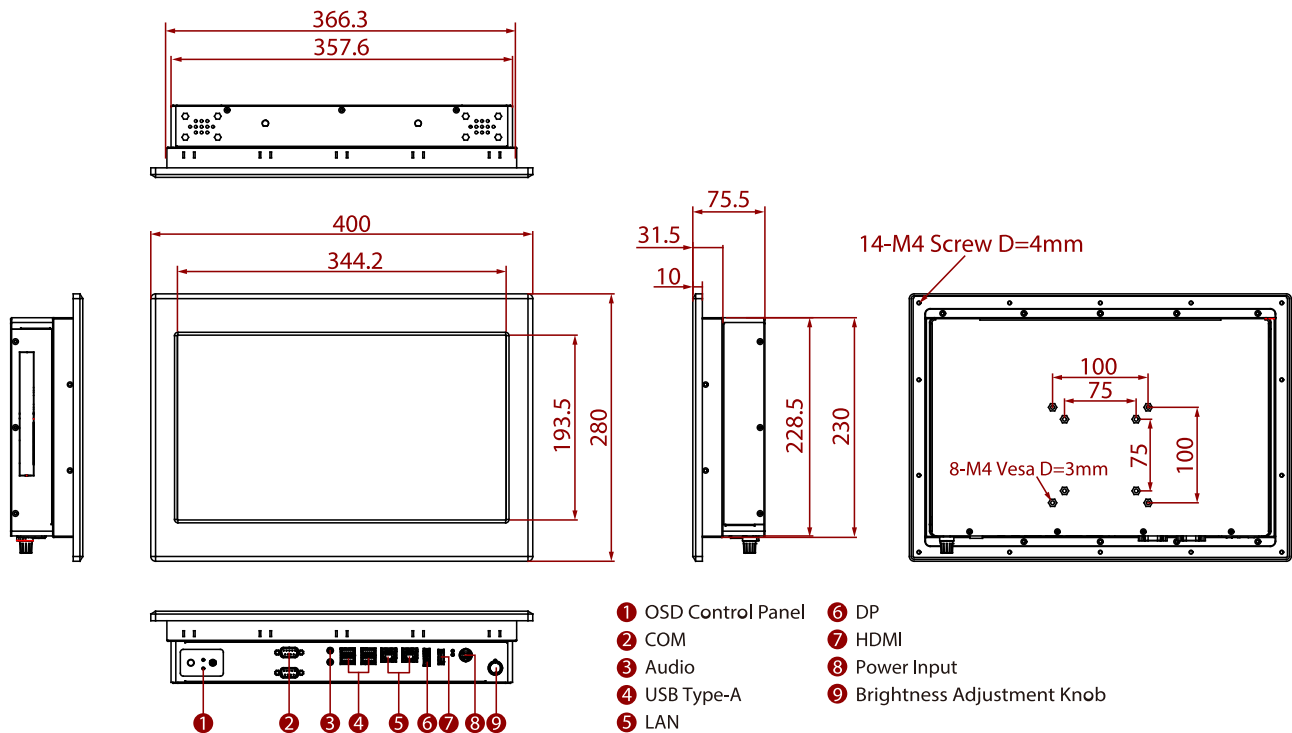

### KEY FEATURES

- Intel® Core™ Tiger Lake UP3 i5-1135G7 (Without vPro) / Intel® Core™ Tiger Lake UP3 i5-1145G7E (With vPro)
- 1366X768 Resolution
- Multi display supports DP / HDMI / LVDS / eDP panel interface
- Multiple I/Os, 2 x Serial Ports, 4 x USB 3.2 Gen. 1 Ports
- 12V Single Voltage Power Input

Certification	
Certification	CE, FCC
IO Ports	
Power Input	1 x 12V DC, Din4 pin connector
Serial Port	1 x RS232/422/485 (Default RS232) 1 x RS232
Audio	Mic in Line out
LAN	2 x Giga LAN RJ45 Connector
Brightness Knob	1 x Brightness Adjustment Knob
Control	
Button	1 x Power Button 1 x Reset Button
Accessory	
Accessory	100~240V AC to DC Adapter Power Cord VESA screws Mounting clips
Power	
Power Rating	12V DC
Adapter	12V 120W

## DIMENSIONS UNIT:MM