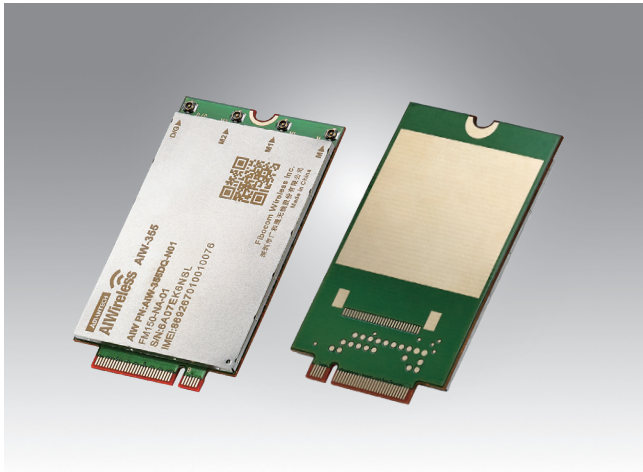

## Highly-integrated 5G WWAN module with M.2 3052 Key-B interface

### Features

- 5G NR SUB6/LTE FDD/LTE TDD/WCDMA systems
- Max UL peak rate of 525Mbps
- Max DL peak rate 4.1 Gbps DL 4 x 4 NR Sub6 EN-DC
- UL Max support 2 MIMO
- DL Max support 4 MIMO
- Operating temperature:  
Normal operating temperature: -30 ~ 75 °C (-22 ~ 167 °F)
- GNSS, GPS/GLONASS/Beidou/Galileo

### Introduction

Advantech AIW-355 is a highly integrated 5G WWAN module that uses a M.2 form-factor interface. It supports 5G NR SUB6/LTE FDD/LTE TDD/WCDMA systems and can be applied to most mobile carriers' cellular networks.