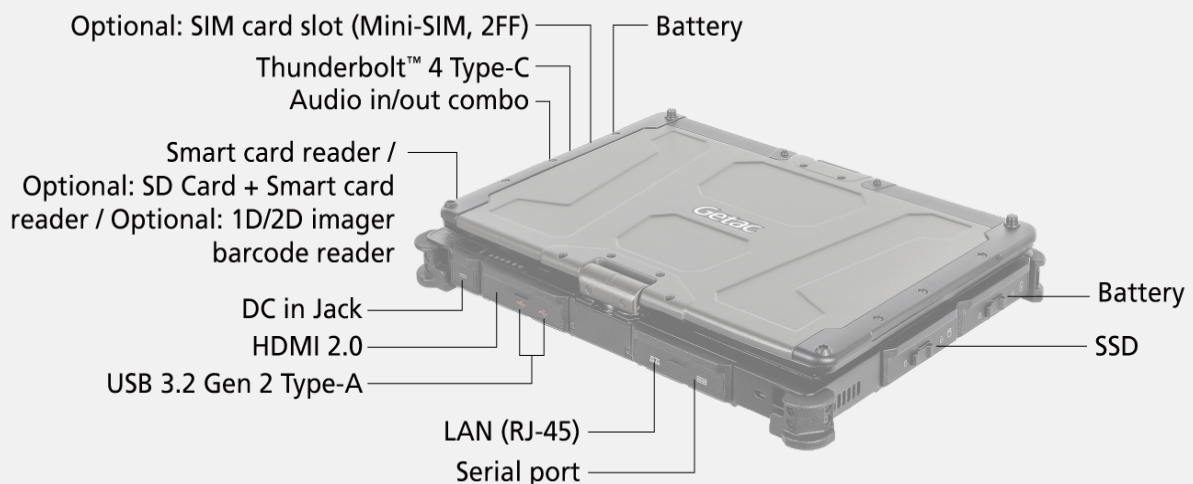

V110 FULLY RUGGED LAPTOP

- 12th Generation Intel® Core™ i7 / i5 vPro® Processor
- 11.6" FHD LumiBond® display with Getac sunlight readable technology (1,000 nits) and capacitive touchscreen
- Enhanced enterprise security with Intel® vPro®, Windows disk encryption, TPM 2.0 and many more multi-factor authentication options
- Versatile I/Os connectivity including Thunderbolt™ 4 and docking solutions
- LifeSupport™ battery swappable technology

V110 3D Demo